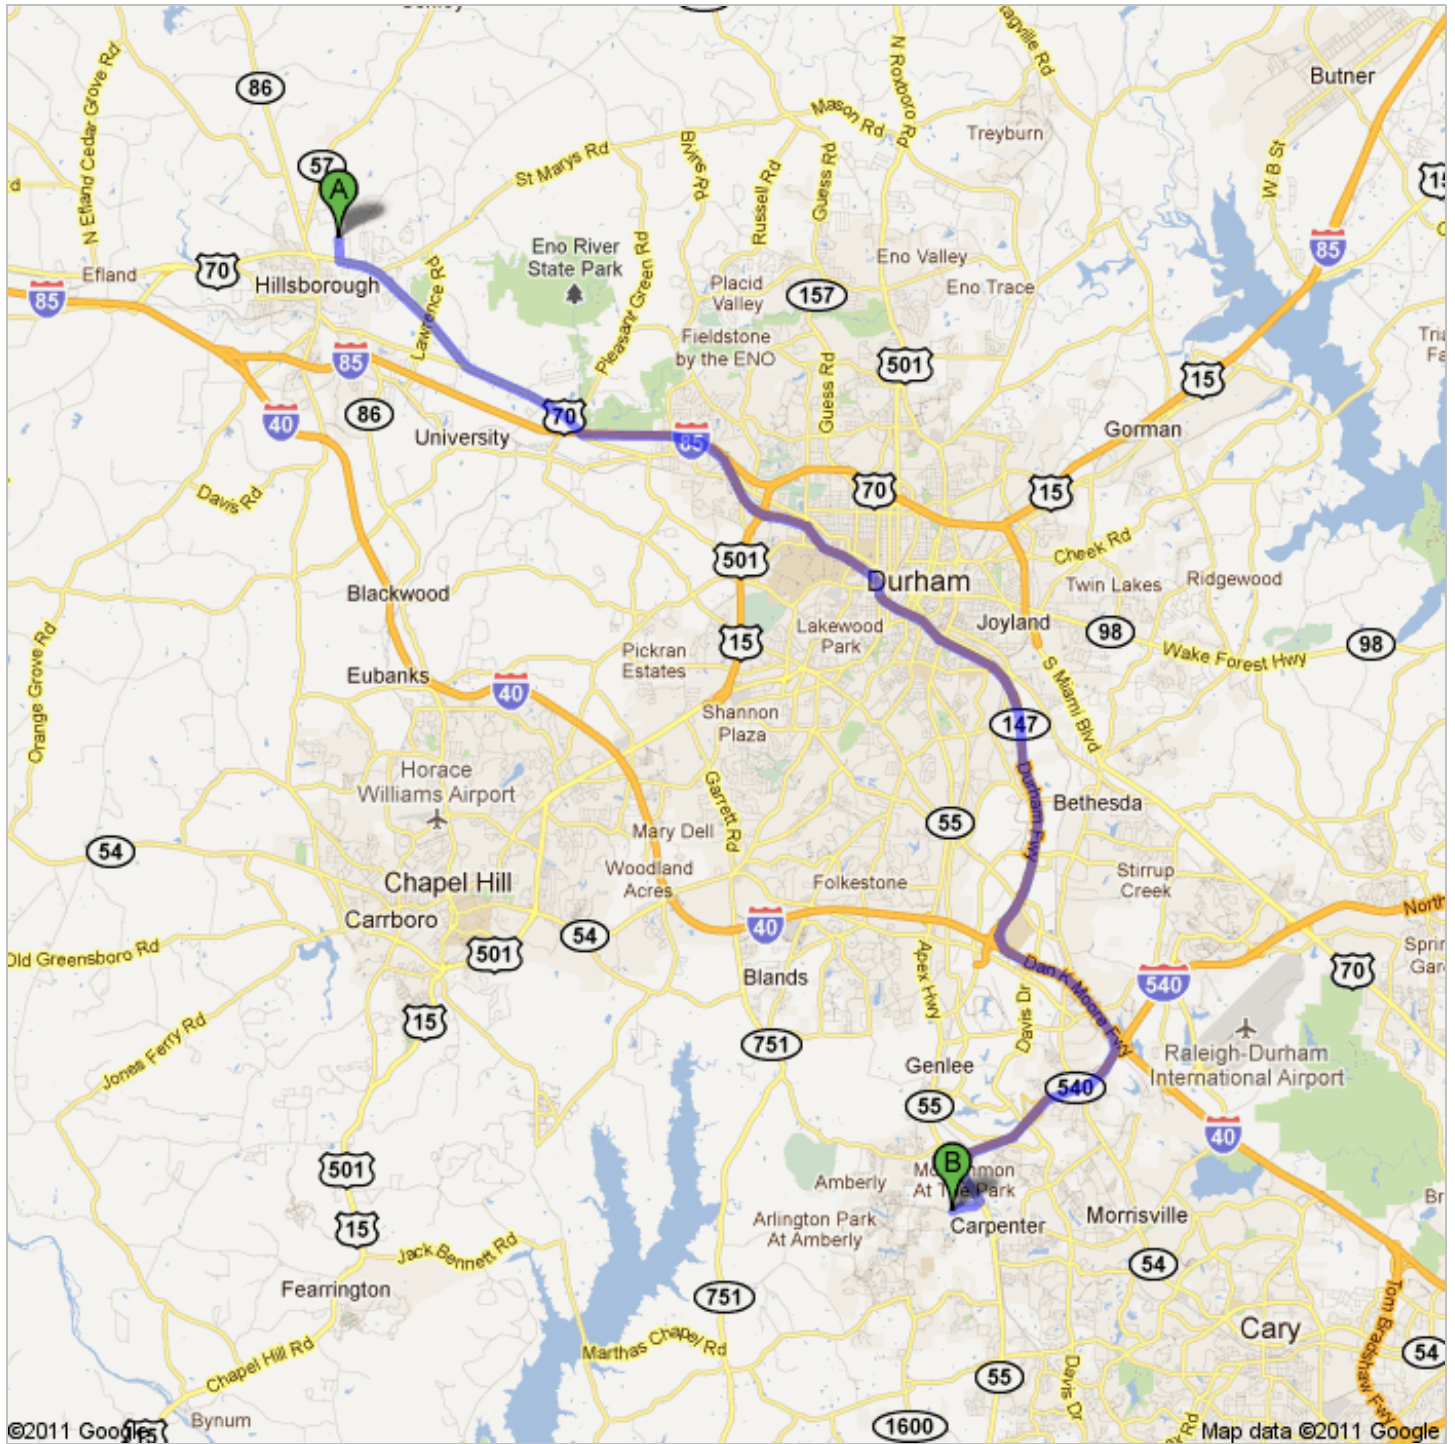

Directions to Panther Creek High School  
6770 McCrimmon Pkwy, Cary, NC 27519  
29.8 mi – about 36 mins

**Save trees. Go green!**  
Download Google Maps on your phone at [google.com/gmm](http://google.com/gmm)

**A** Orange High School Rd, Hillsborough, NC

1. Head **south** on **Orange High School Rd** toward **Ann Rd**  
About 1 min go 0.4 mi  
total 0.4 mi
2. Turn left onto **US-70 E/US-70 Bypass E**  
Continue to follow US-70 E  
About 9 mins go 5.7 mi  
total 6.1 mi
3. Take the ramp on the left onto **I-85 N/US-70 E**  
About 3 mins go 2.2 mi  
total 8.3 mi
4. Take exit **172** to merge onto **N Carolina 147 S** toward **Durham/Research Triangle Park/Downtown**  
About 12 mins go 12.4 mi  
total 20.7 mi
5. Take exit **5A** on the left to merge onto **I-40 E** toward **RDU Airport/Raleigh**  
About 3 mins go 3.0 mi  
total 23.7 mi
6. Take exit **283** toward **N Carolina 55/Apex**  
About 1 min go 0.9 mi  
total 24.6 mi
7. Merge onto **N Carolina 540 W**  
About 3 mins go 3.1 mi  
total 27.7 mi
8. Take exit **66A** on the left to merge onto **N Carolina 55 E** toward **Apex**  
About 2 mins go 1.5 mi  
total 29.2 mi
9. Turn right onto **McCrimmon Pkwy**  
Destination will be on the right  
About 2 mins go 0.6 mi  
total 29.8 mi

**B** **Panther Creek High School**  
6770 McCrimmon Pkwy, Cary, NC 27519

These directions are for planning purposes only. You may find that construction projects, traffic, weather, or other events may cause conditions to differ from the map results, and you should plan your route accordingly. You must obey all signs or notices regarding your route.